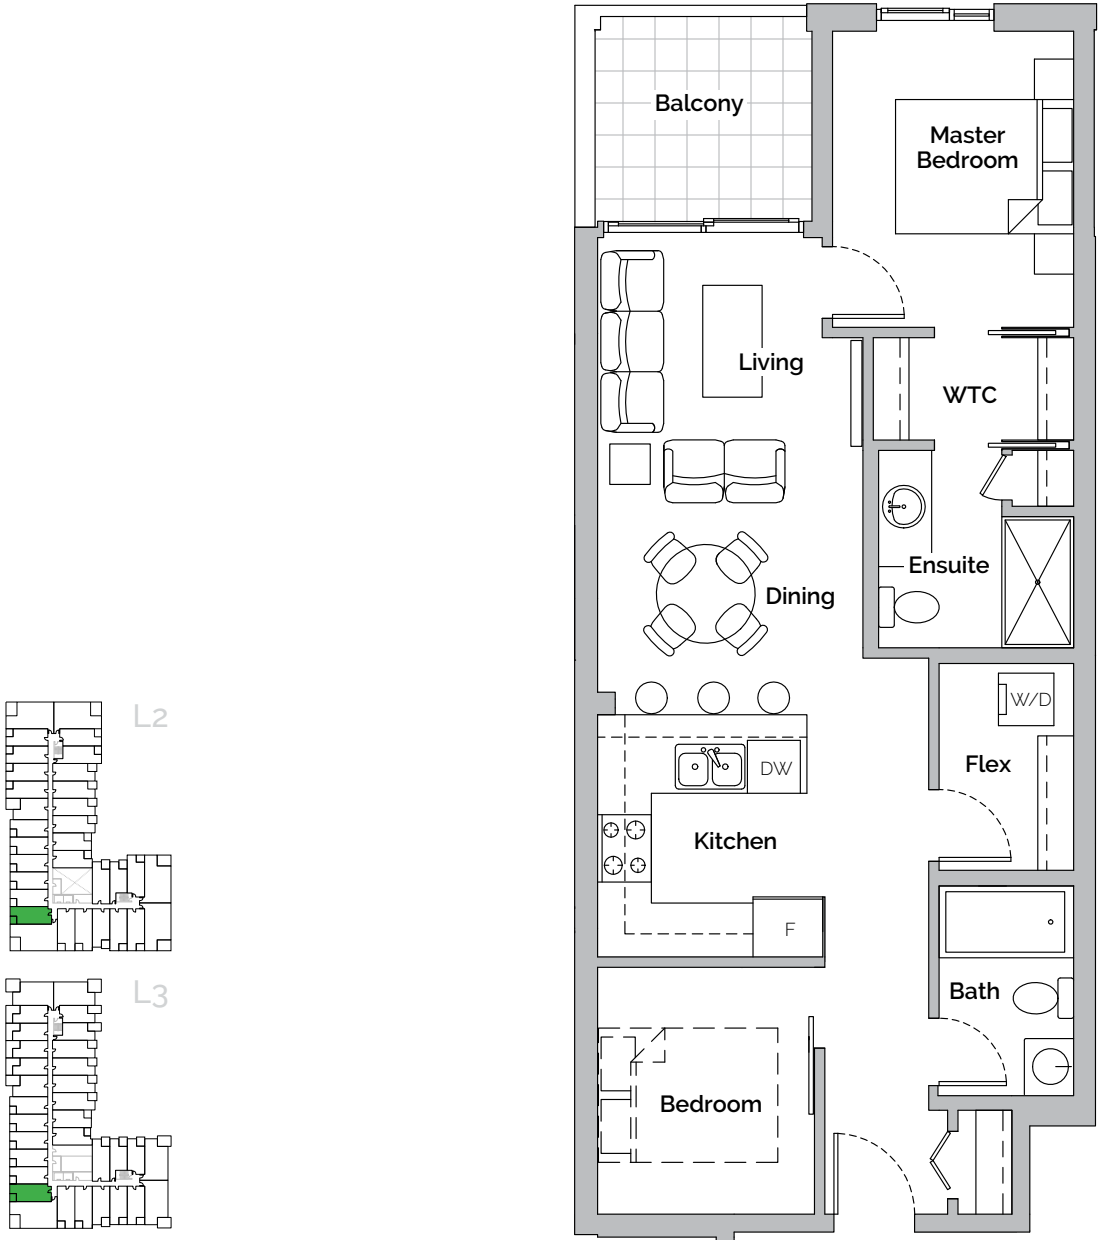

RADIUS

bridgeland

Unit A2b 2 bed 2 bath | 763 sq. ft.
private balcony | 65 sq. ft.

The Developer reserves the right to make changes and modifications to maintain the high standards of these homes. Square footage and measurements are approximate. E. & O.E