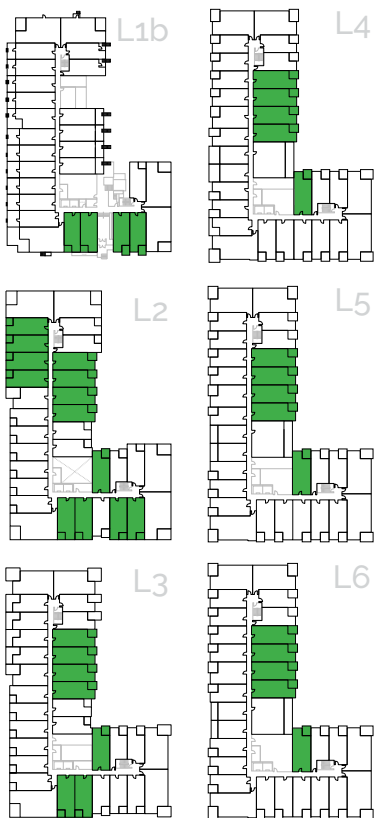

RADIUS

bridgeland

Unit A3 2 bed 2 bath | 772 sq. ft.
private balcony | 64-81 sq. ft.

The Developer reserves the right to make changes and modifications to maintain the high standards of these homes. Square footage and measurements are approximate. E. & O.E