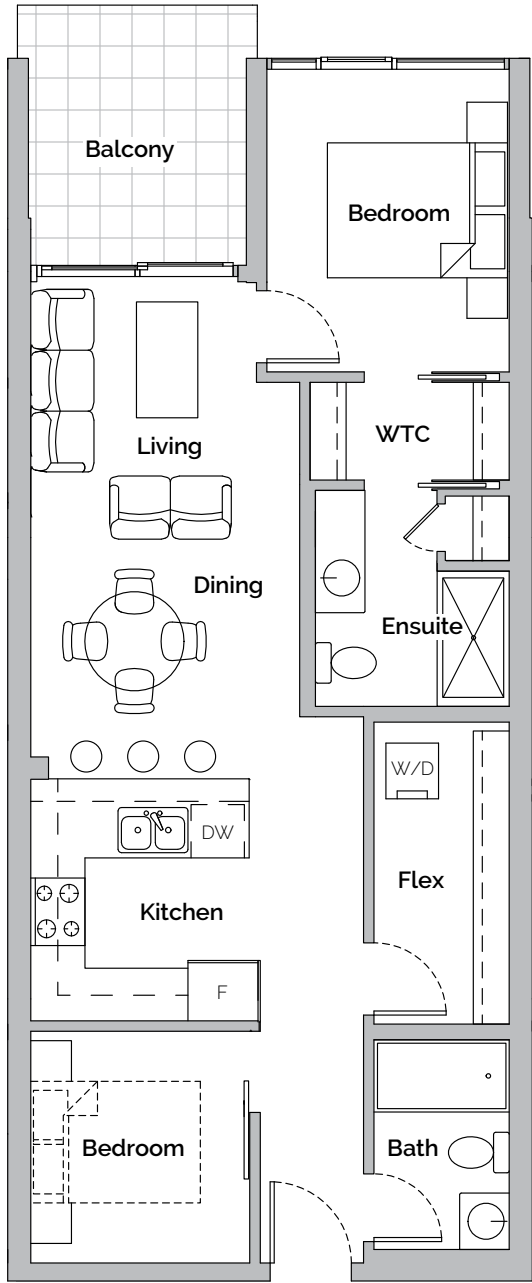

RADIUS

bridgeland

Unit A3 2 bed 2 bath | 772 sq. ft.
private balcony | 64-81 sq. ft.

The Developer reserves the right to make changes and modifications to maintain the high standards of these homes. Square footage and measurements are approximate. E. & O.E