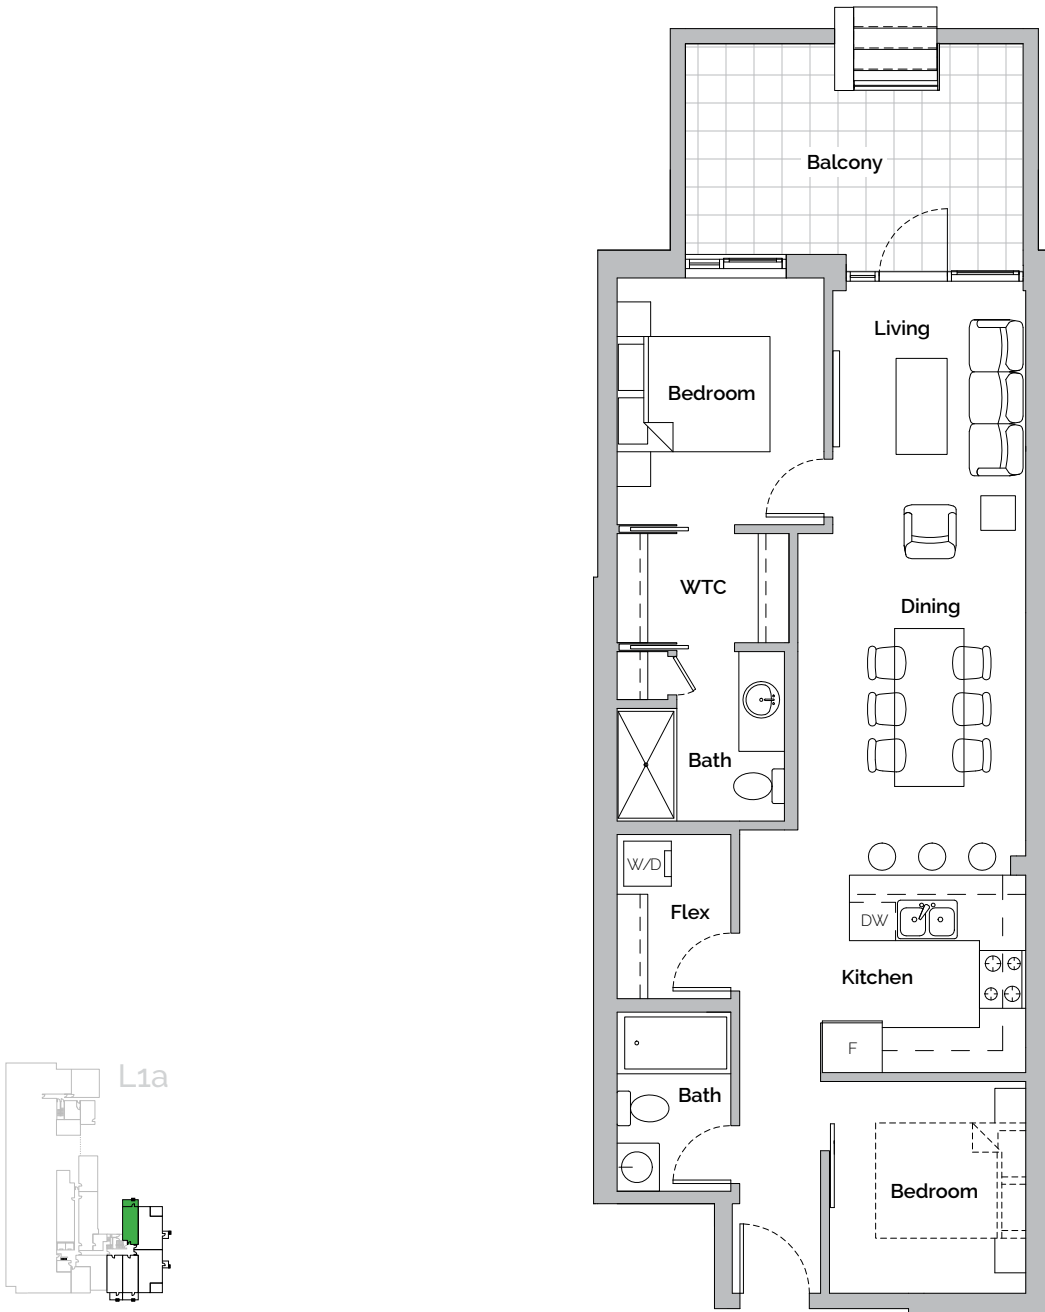

RADIUS

bridgeland

Unit A5 2 bed 2 bath | 821 sq. ft.
private balcony | 130 sq. ft.

The Developer reserves the right to make changes and modifications to maintain the high standards of these homes. Square footage and measurements are approximate. E. & O.E