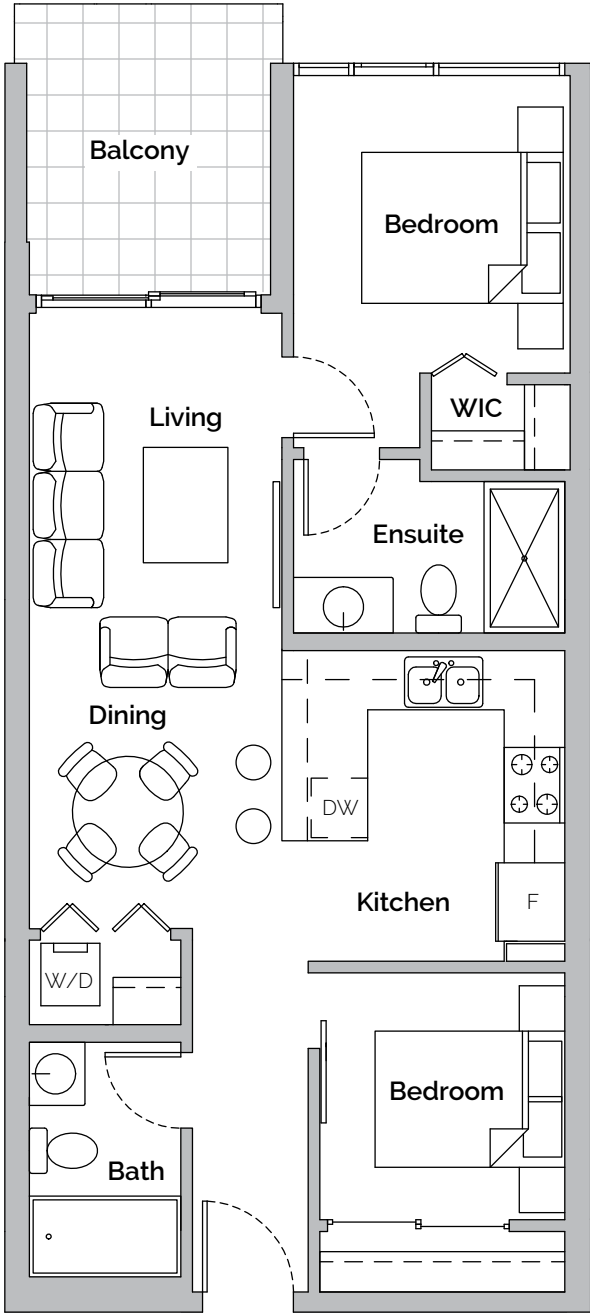

# RADIUS

bridgeland

**Unit B2** 2 bed 2 bath | 699 sq. ft.  
private balcony | 64-136 sq. ft.

The Developer reserves the right to make changes and modifications to maintain the high standards of these homes. Square footage and measurements are approximate. E. & O.E