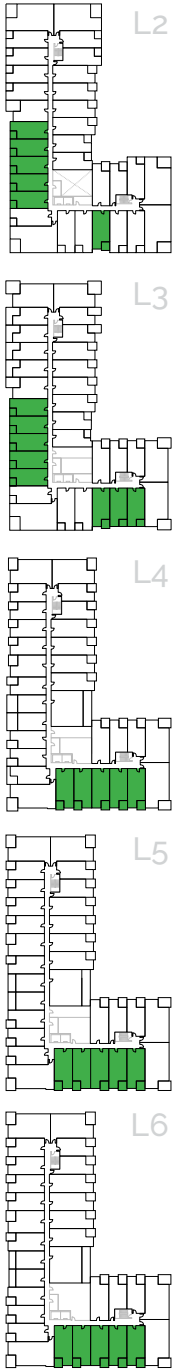

# RADIUS

bridgeland

**Unit B2** 2 bed 2 bath | 699 sq. ft.  
private balcony | 64-136 sq. ft.

The Developer reserves the right to make changes and modifications to maintain the high standards of these homes. Square footage and measurements are approximate. E. & O.E