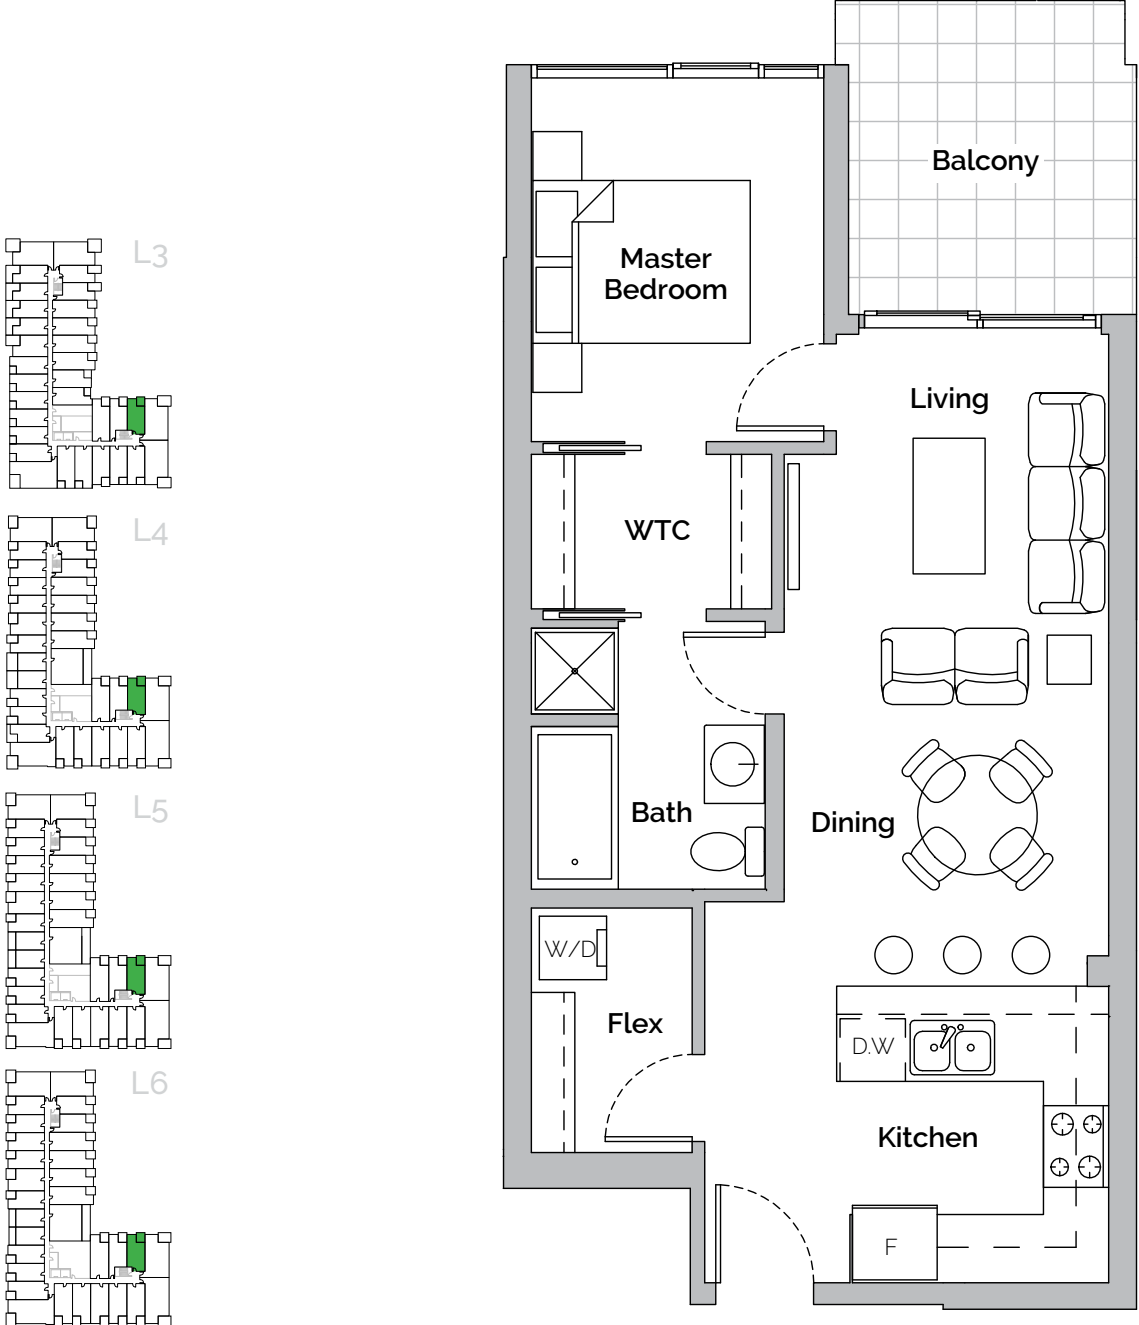

## Unit C2

1 bed 1 bath | 618 sq. ft.  
private balcony | 80-199 sq. ft.

The Developer reserves the right to make changes and modifications to maintain the high standards of these homes. Square footage and measurements are approximate. E. & O.E