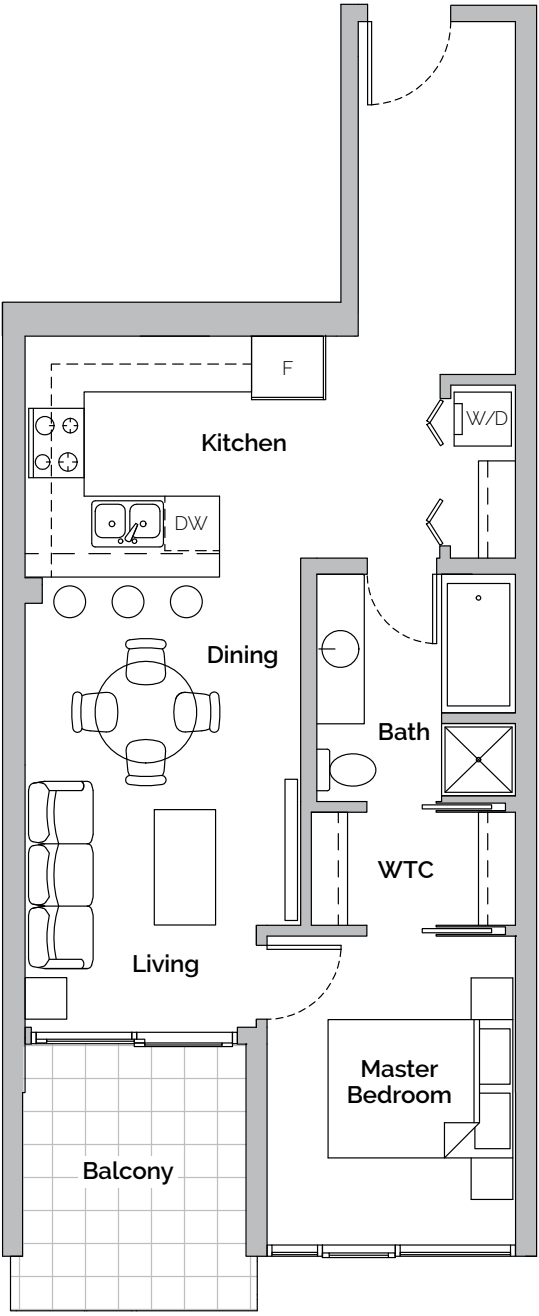

# RADIUS

bridgeland

**Unit C5** 1 bed 1 bath | 642 sq. ft.  
private balcony | 80 sq. ft.

The Developer reserves the right to make changes and modifications to maintain the high standards of these homes. Square footage and measurements are approximate. E. & O.E