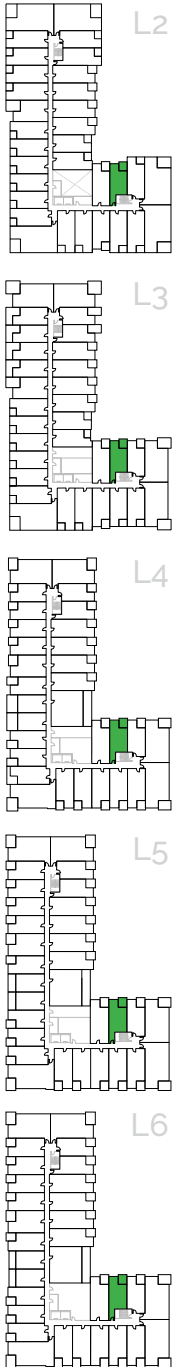

# RADIUS

bridgeland

**Unit C5** 1 bed 1 bath | 642 sq. ft.  
private balcony | 80 sq. ft.

The Developer reserves the right to make changes and modifications to maintain the high standards of these homes. Square footage and measurements are approximate. E. & O.E