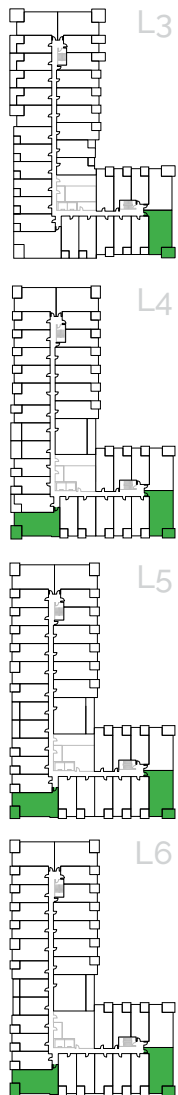

RADIUS

bridgeland

Unit E3 2 bed 2 bath | 1121 sq. ft.
private balcony | 124-374 sq. ft.

The Developer reserves the right to make changes and modifications to maintain the high standards of these homes. Square footage and measurements are approximate. E. & O.E