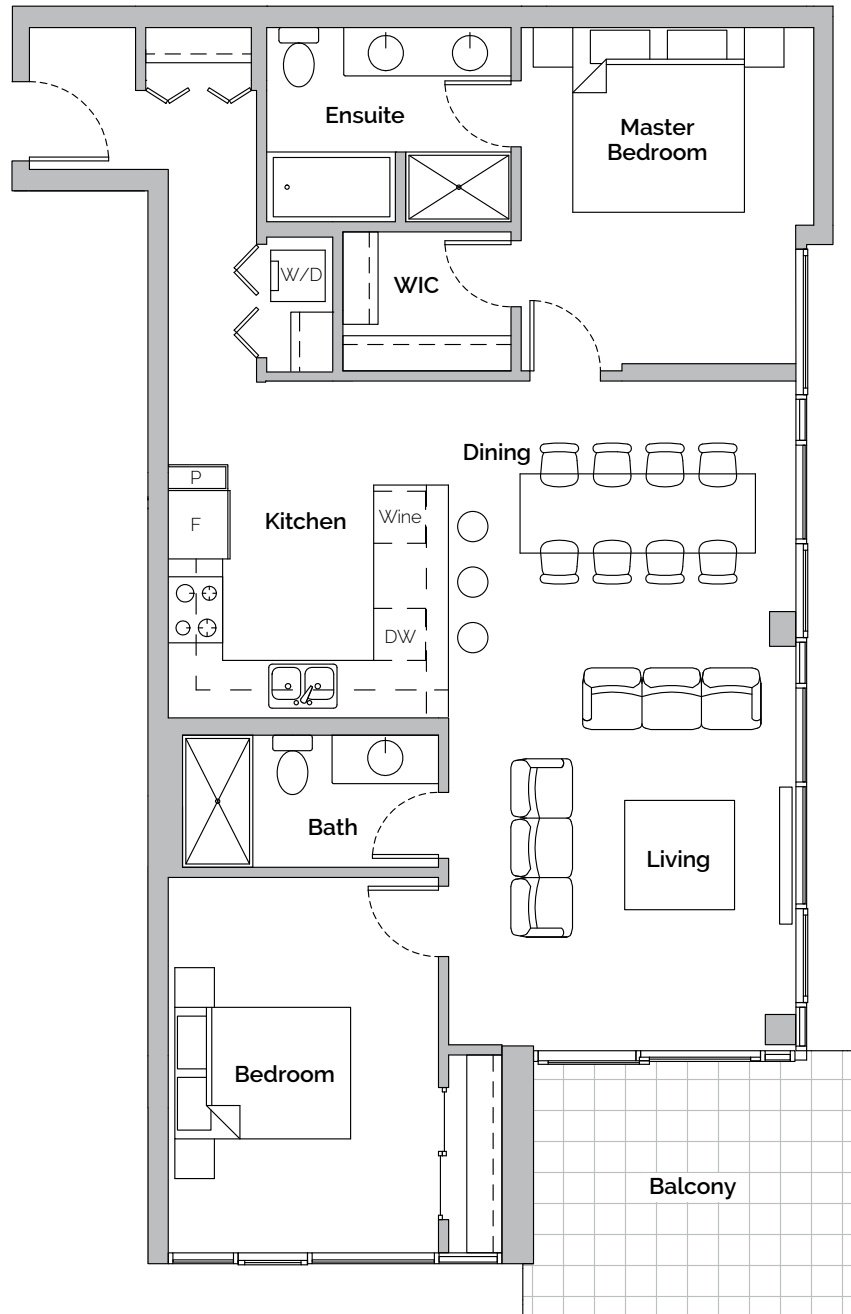

RADIUS

bridgeland

Unit E3 2 bed 2 bath | 1121 sq. ft.
private balcony | 124-374 sq. ft.

The Developer reserves the right to make changes and modifications to maintain the high standards of these homes. Square footage and measurements are approximate. E. & O.E